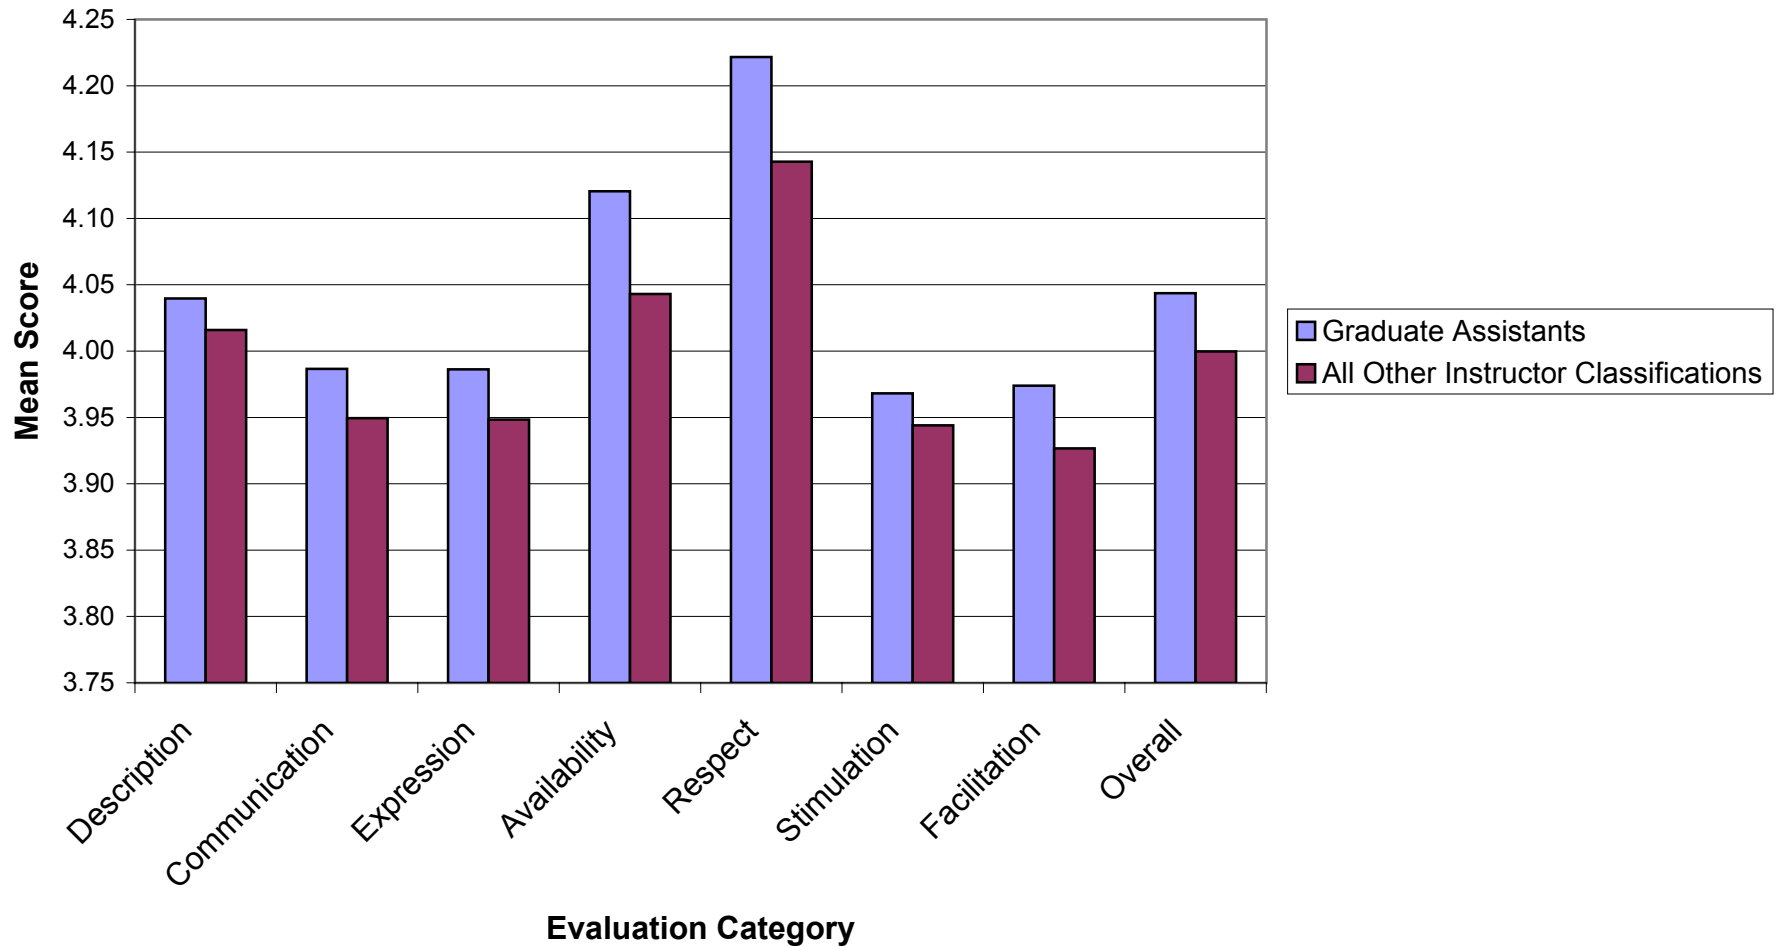

Mean Instructor Evaluation Ratings
All Undergraduate Course Titles Taught by Graduate Assistants
University of Florida
Fall 1995 - Summer 2001

Graduate Assistants United

FXG 1/29/02

Source: UF Instructor Evaluation Database

Note: All pair-wise comparisons between 'GAs' and 'All Others' are statistically significant, $p < .001$.